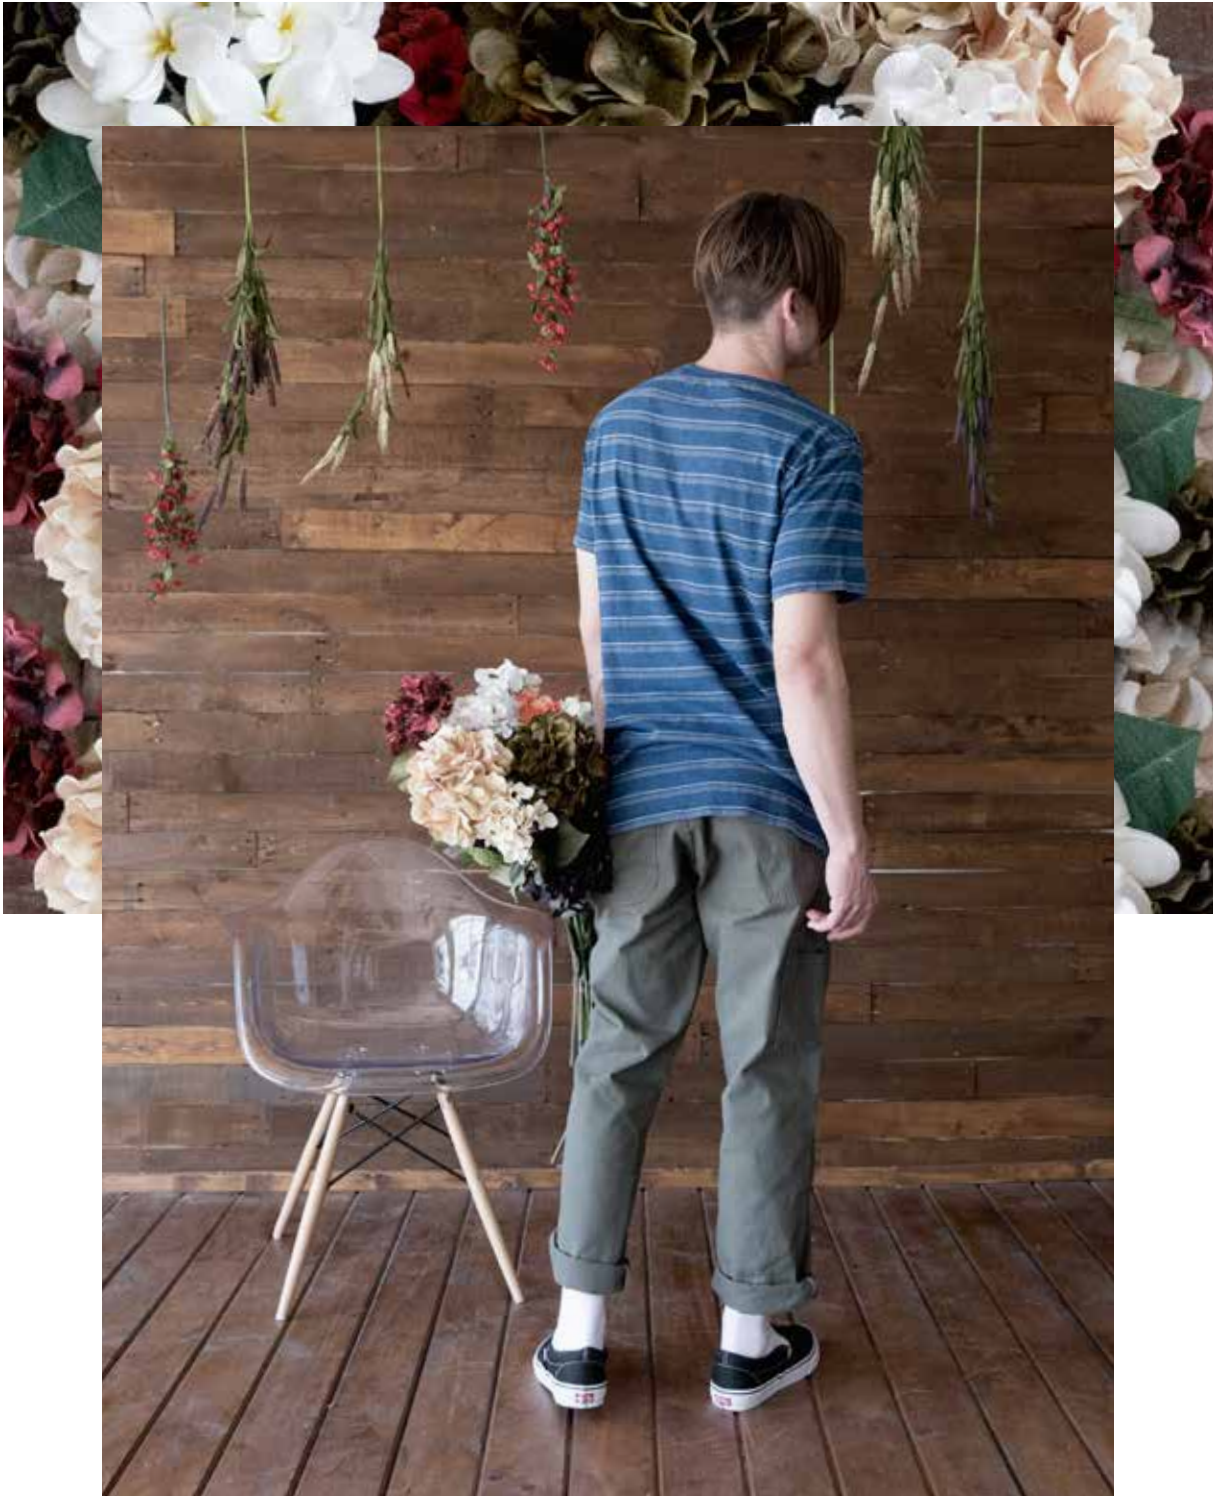

HAWKEYE BOARDSHORT

PANELS BOARDSHORT

EARL WASHED TEE

ORCHID BOARDSHORT

ALOE BOARDSHORT

PITZER SS KNIT

NOAH CARPENTER PANT

ROSETTE COACH JACKET