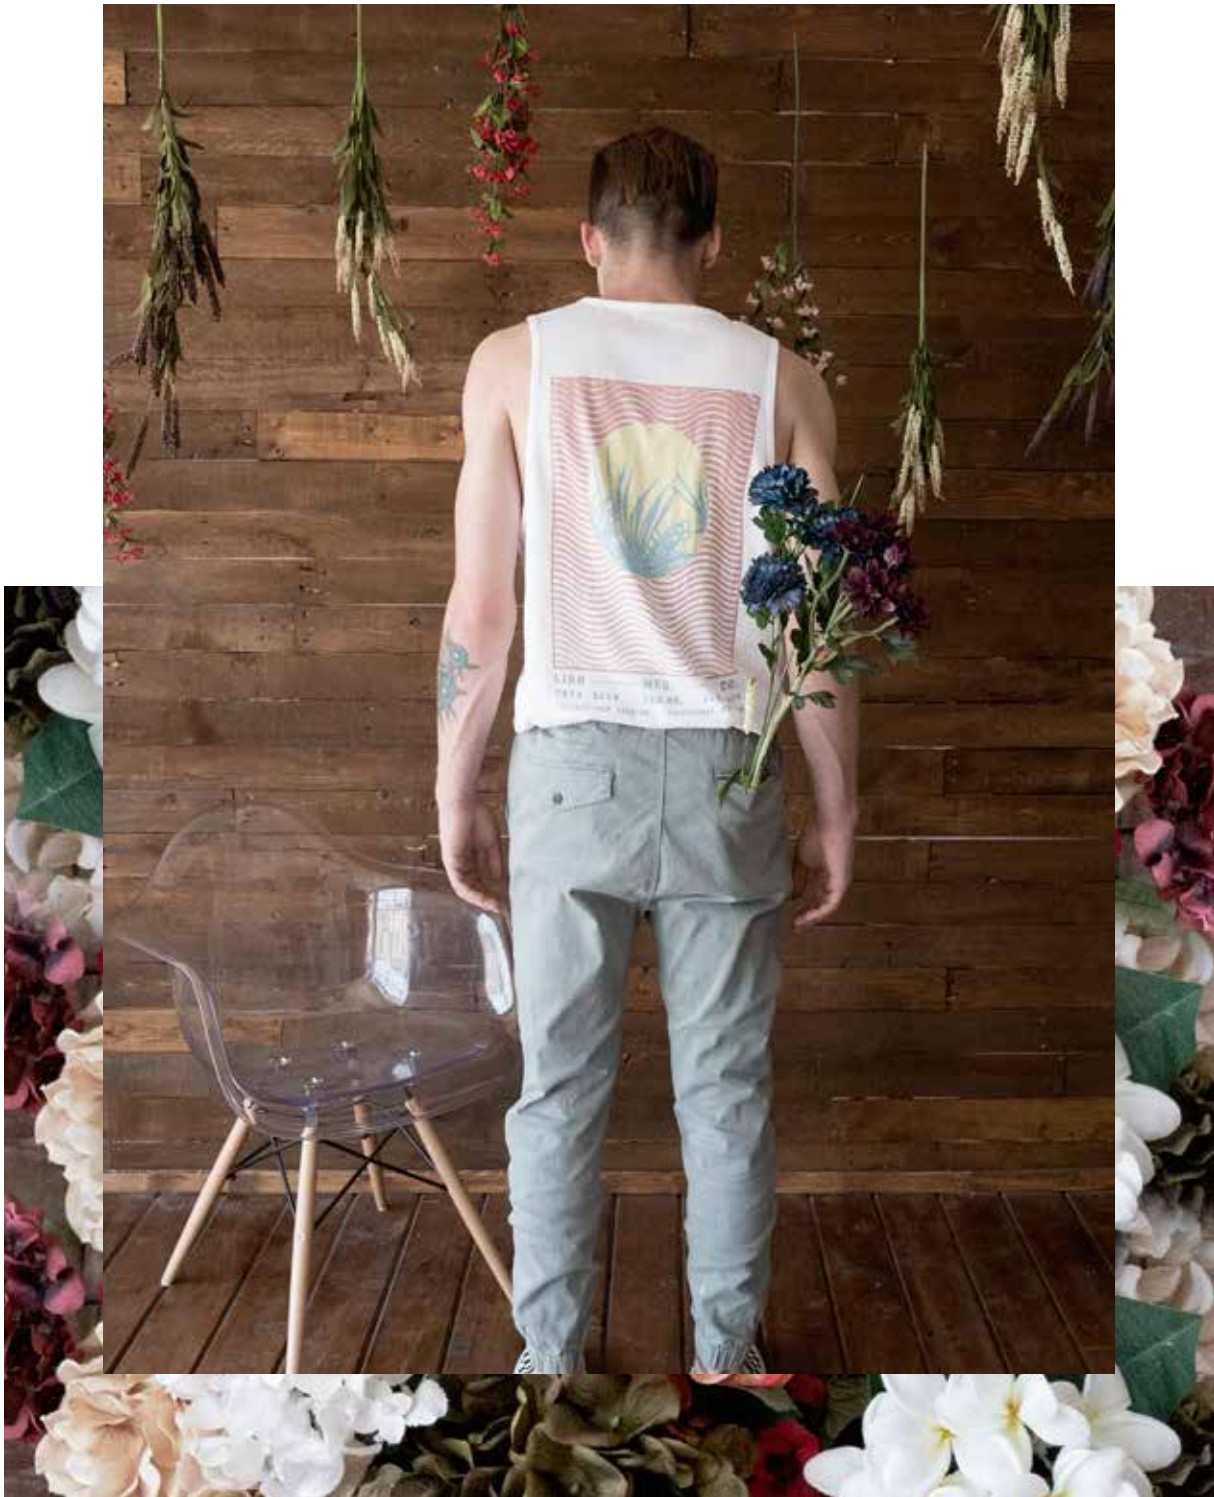

VIBES TANK

ALVARO JOGGER PANT