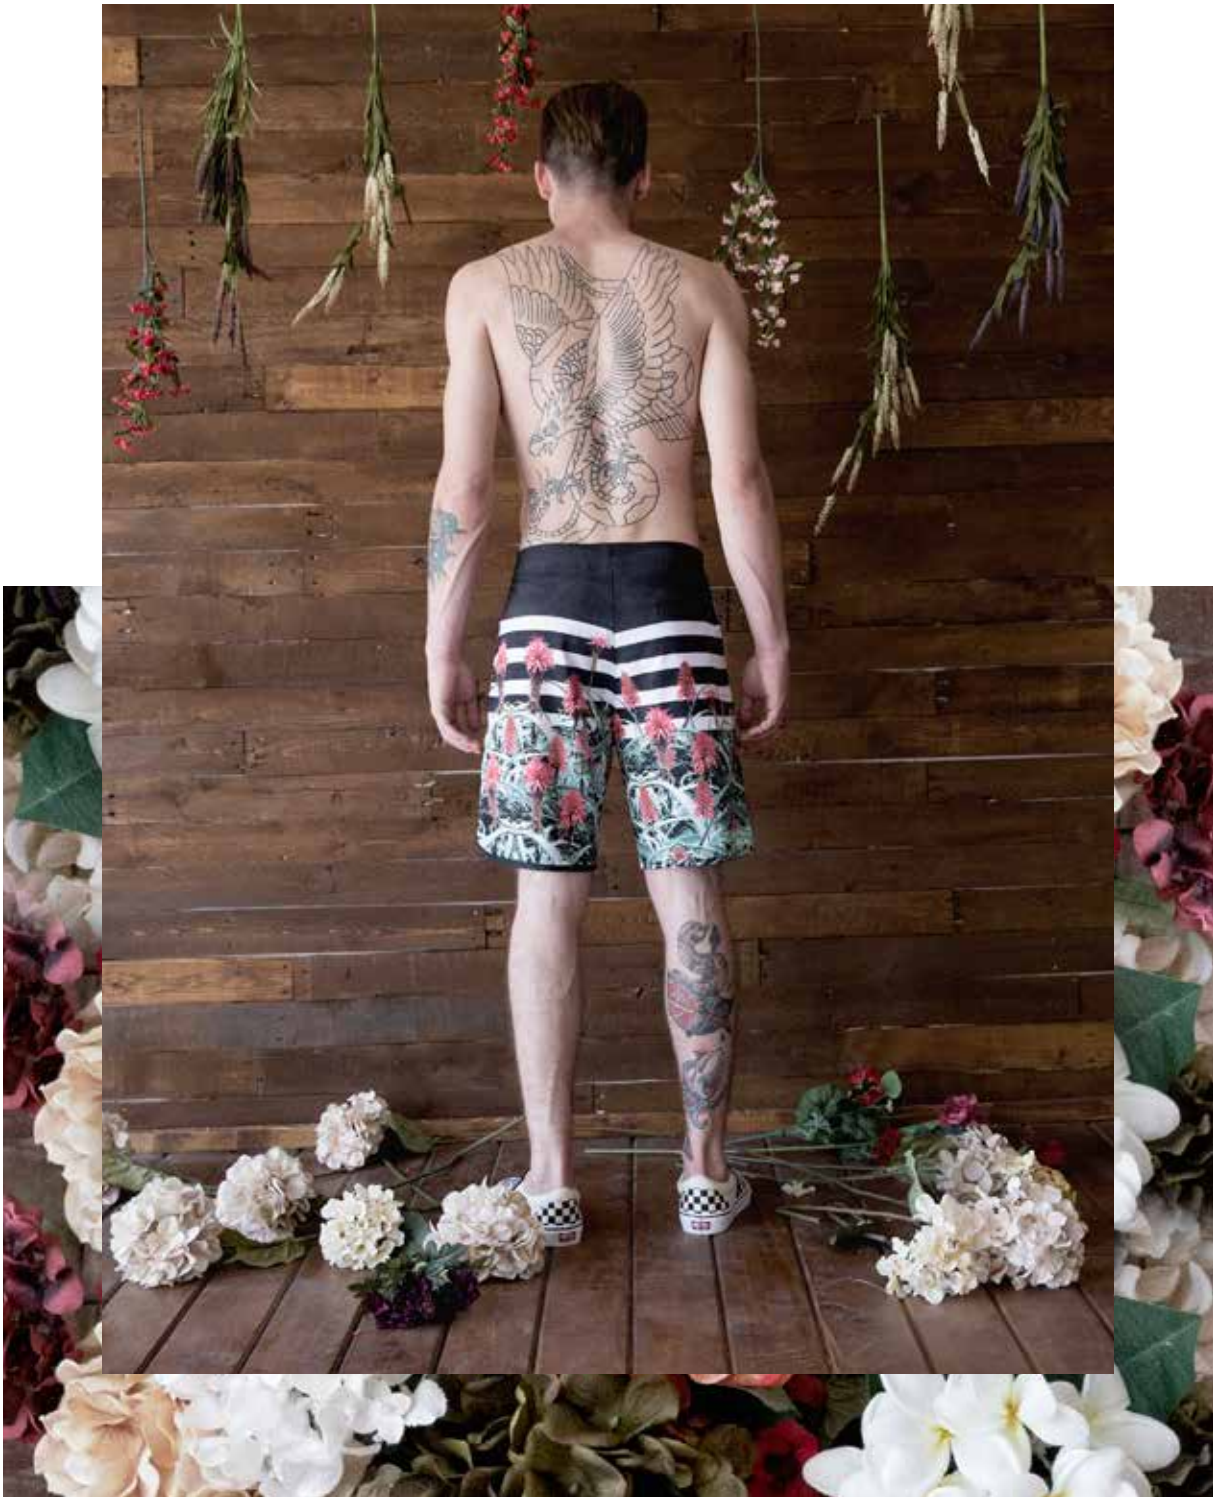

ALOE BOARDSHORT